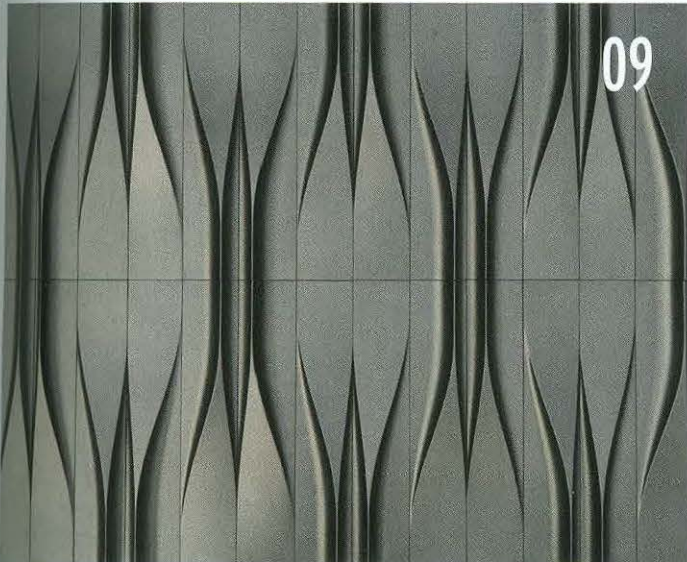

# DESIGN BUILD DECORATE.

JAN | FEB 2017  
ATHOMEFC.COM

0 74470 96398 1

06

07

08

09

**06 Artistic Tile** Argon Black Matte porcelain; \$17.50 per square foot. *Connecticut Stone, Milford, 203-882-1000; connecticutstone.com* **07 Currey & Co.** Graduation Chandelier from The Hiroshi Koshitaka Collection in Contemporary Gold Leaf, New Gold Leaf, and Blue; \$3,990. *curreycodealers.com* **08 Designers Guild** Laterza wallpaper in Graphite; to the trade. *Osborne & Little, Stamford, 203-359-1500. designersguild.com* **09 Walker Zanger** Liquid Forms in Night Straight; \$75 per square foot. *walkerzanger.com* **10 P.E. Guerin** No. 75680 faceted door knob in polished nickel; \$250. *peguerin.com* **11 Porcelanosa** Bevel Vanity in Blanco Snow Matte; price upon request. *Riverside, 203-698-7618; porcelanosa-usa.com* **12 New Ravenna** Lancaster large hand-cut stone mosaic in polished Calacatta Tia and Nero Marquina; contact for pricing. *Connecticut Stone, Milford, 203-882-1000; connecticutstone.com* **13 John Richard** Escher cube perspective; \$1,767. *johnrichard.com* **14 DLV** Marjorie pulls in black enamel; starting at \$130. *dlvdesigns.com*