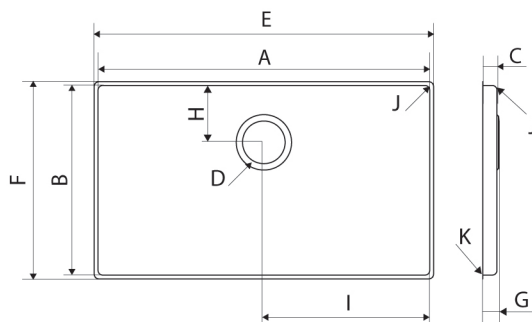

LINKING SERIES

Linking SLC811 70x40

Description

700 x 400 x 35 mm sink base. Made of stainless steel.
Designed to be combined with Krion® plates in the available colors (*).

Colours

- Inox Satin · *Satin stainless steel **
- Antracita · *Anthracite **
- Oro · *Gold **
- Cobre · *Copper **

* See Technical Note on Krion® colours for ones that can be used with Linking sink bases.

Technical characteristics

- ▶ Sink base in stainless steel.
- ▶ Made of a 1,2mm-thick SS304 steel sheet.
- ▶ Easy to clean and care for.
- ▶ Resistant to stains and chemical products.
- ▶ Edge ready to be bonded with Krion® sheets.
- ▶ Does not include overflow or drain.

A	B	C	D	E	F	G
700 mm	400 mm	35 mm	Ø 90 mm	716 mm	416 mm	41 mm
27 9/16"	15 3/4"	1 3/8"	3 35/64"	28 3/16"	16 3/8"	1 39/64"
H	I	J	K			
120 mm	350 mm	r 10 mm	r 3 mm			
4 23/32"	13 25/32"	0 25/64"	0 1/8"			