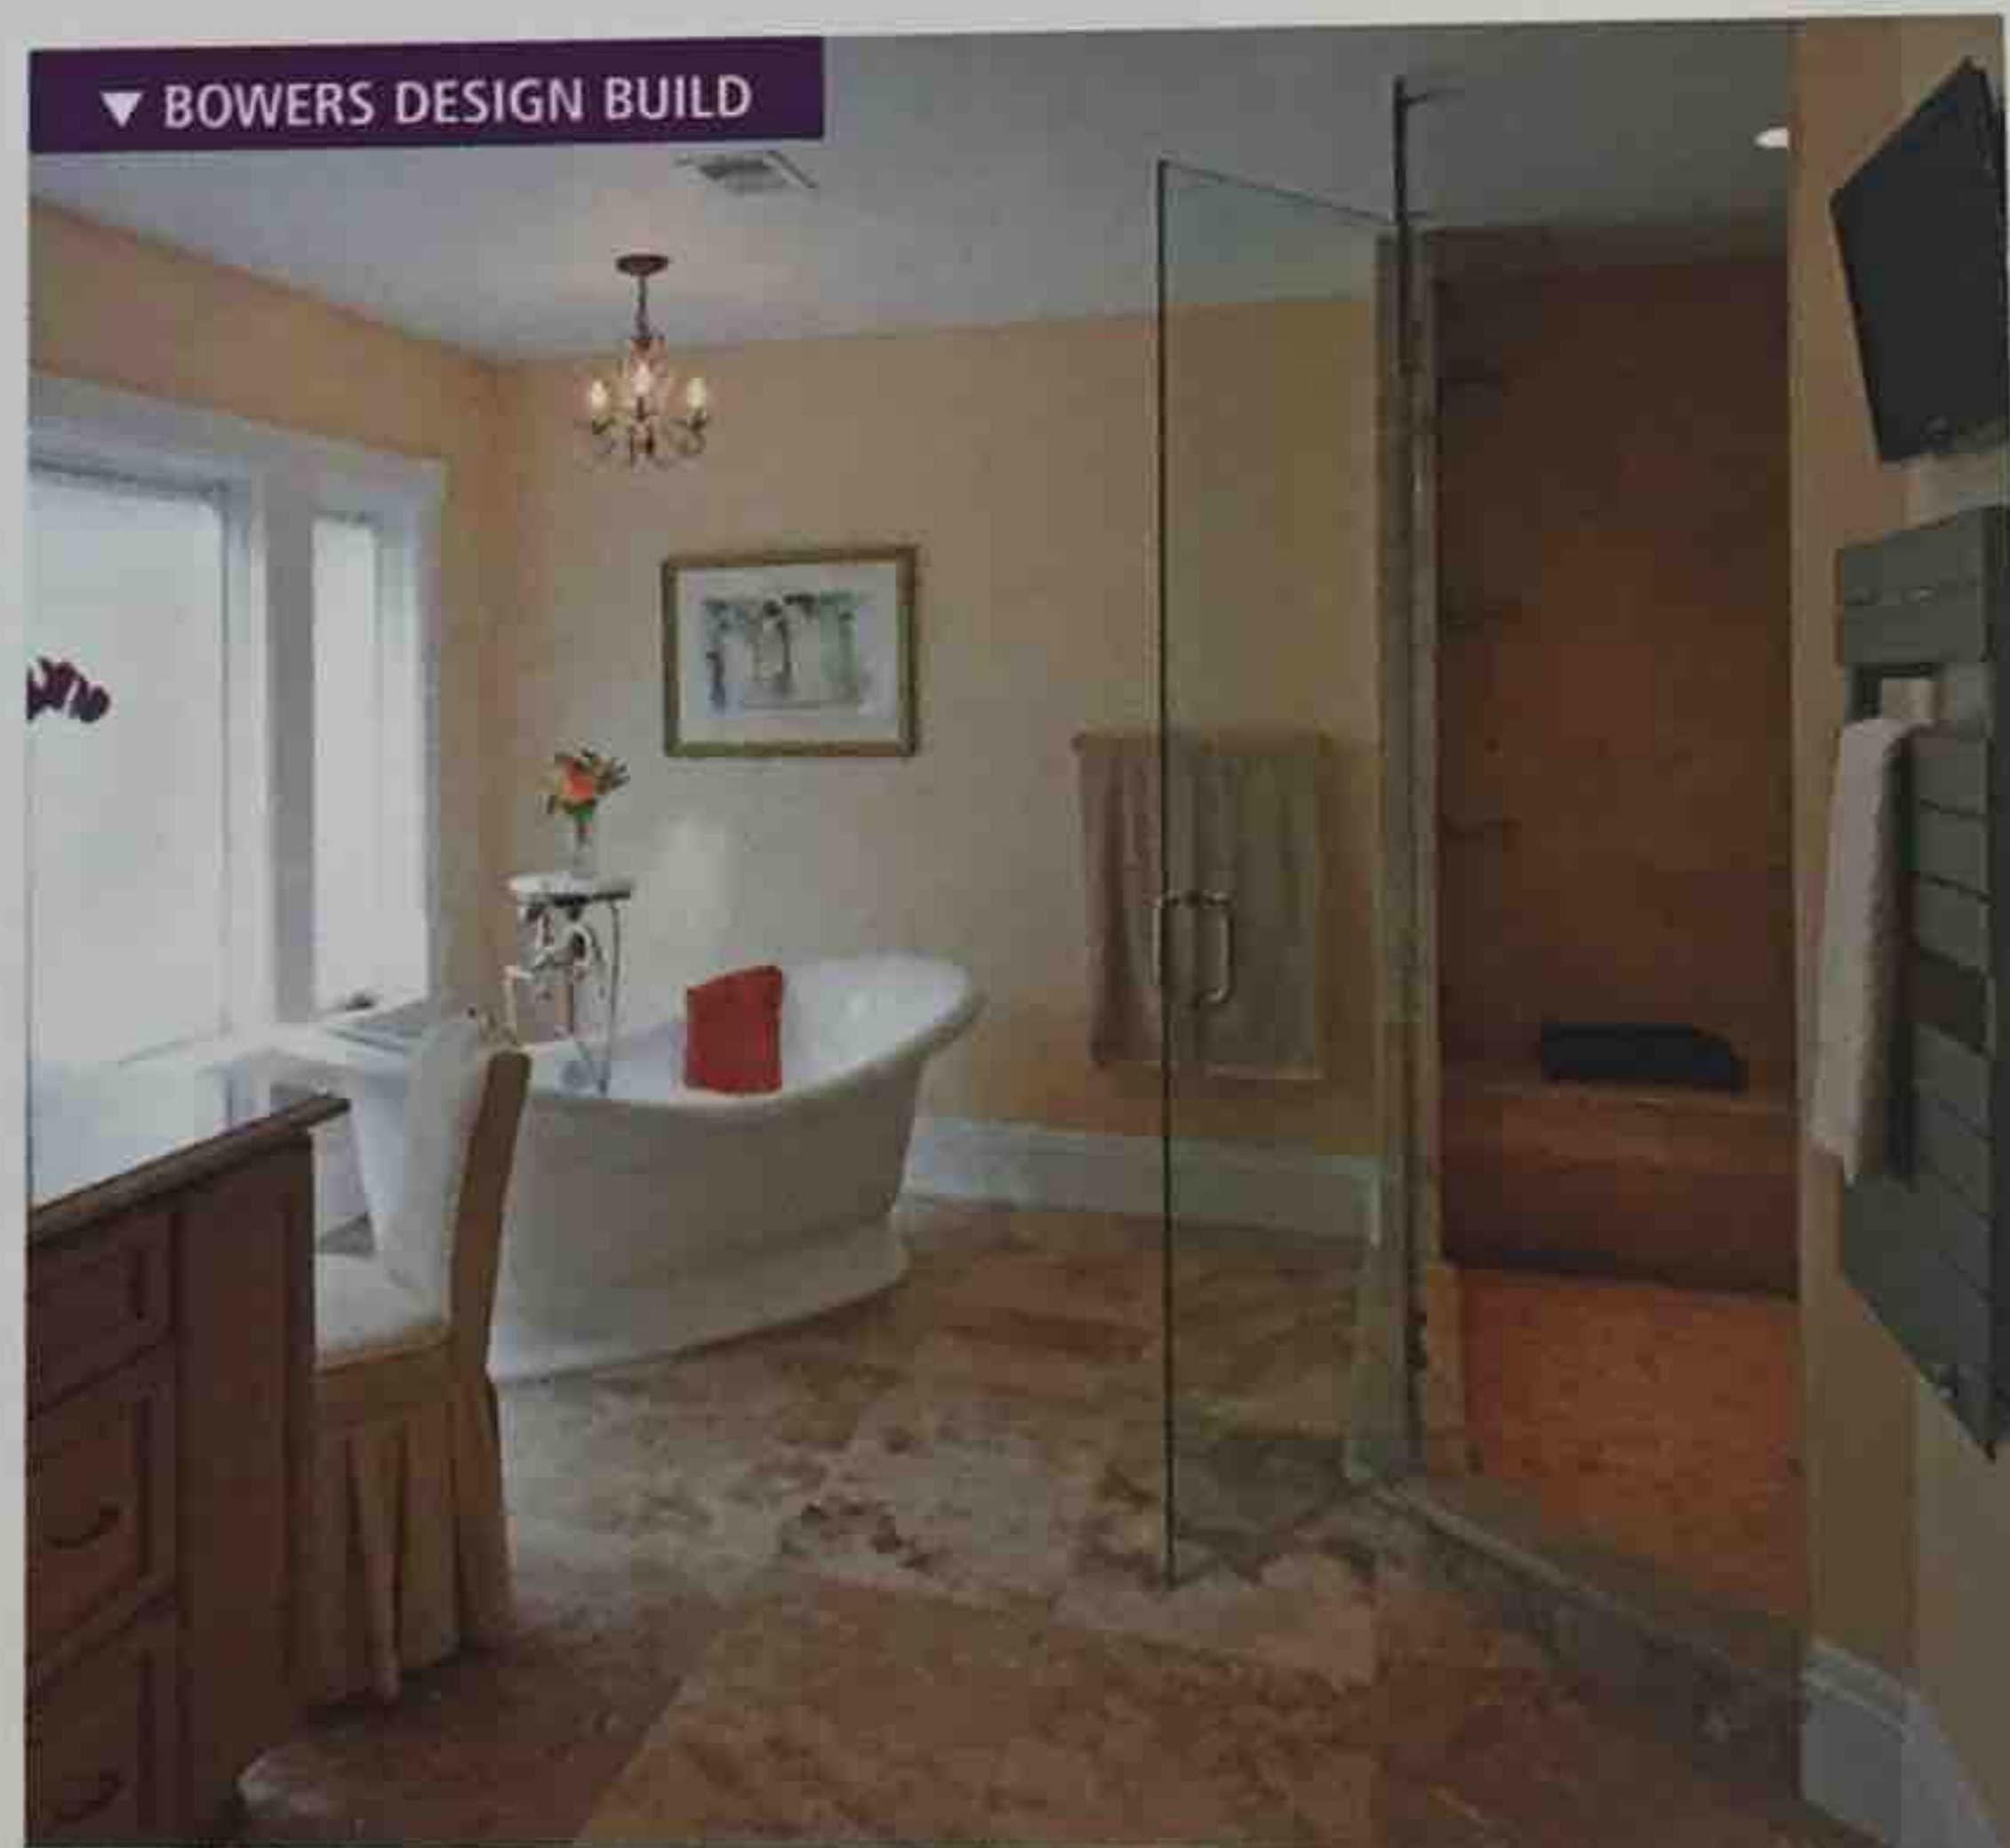

SUMMER SHOWER

Shower steps into a hot-tub with views of the garden and water • State-of-the-art functionality with minimalist elegance • Complements and celebrates the clean, transparent geometry of the architecture

Alt Breeding Schwarz Architects

410-268-1213 | absarchitects.com

▼ BOWERS DESIGN BUILD