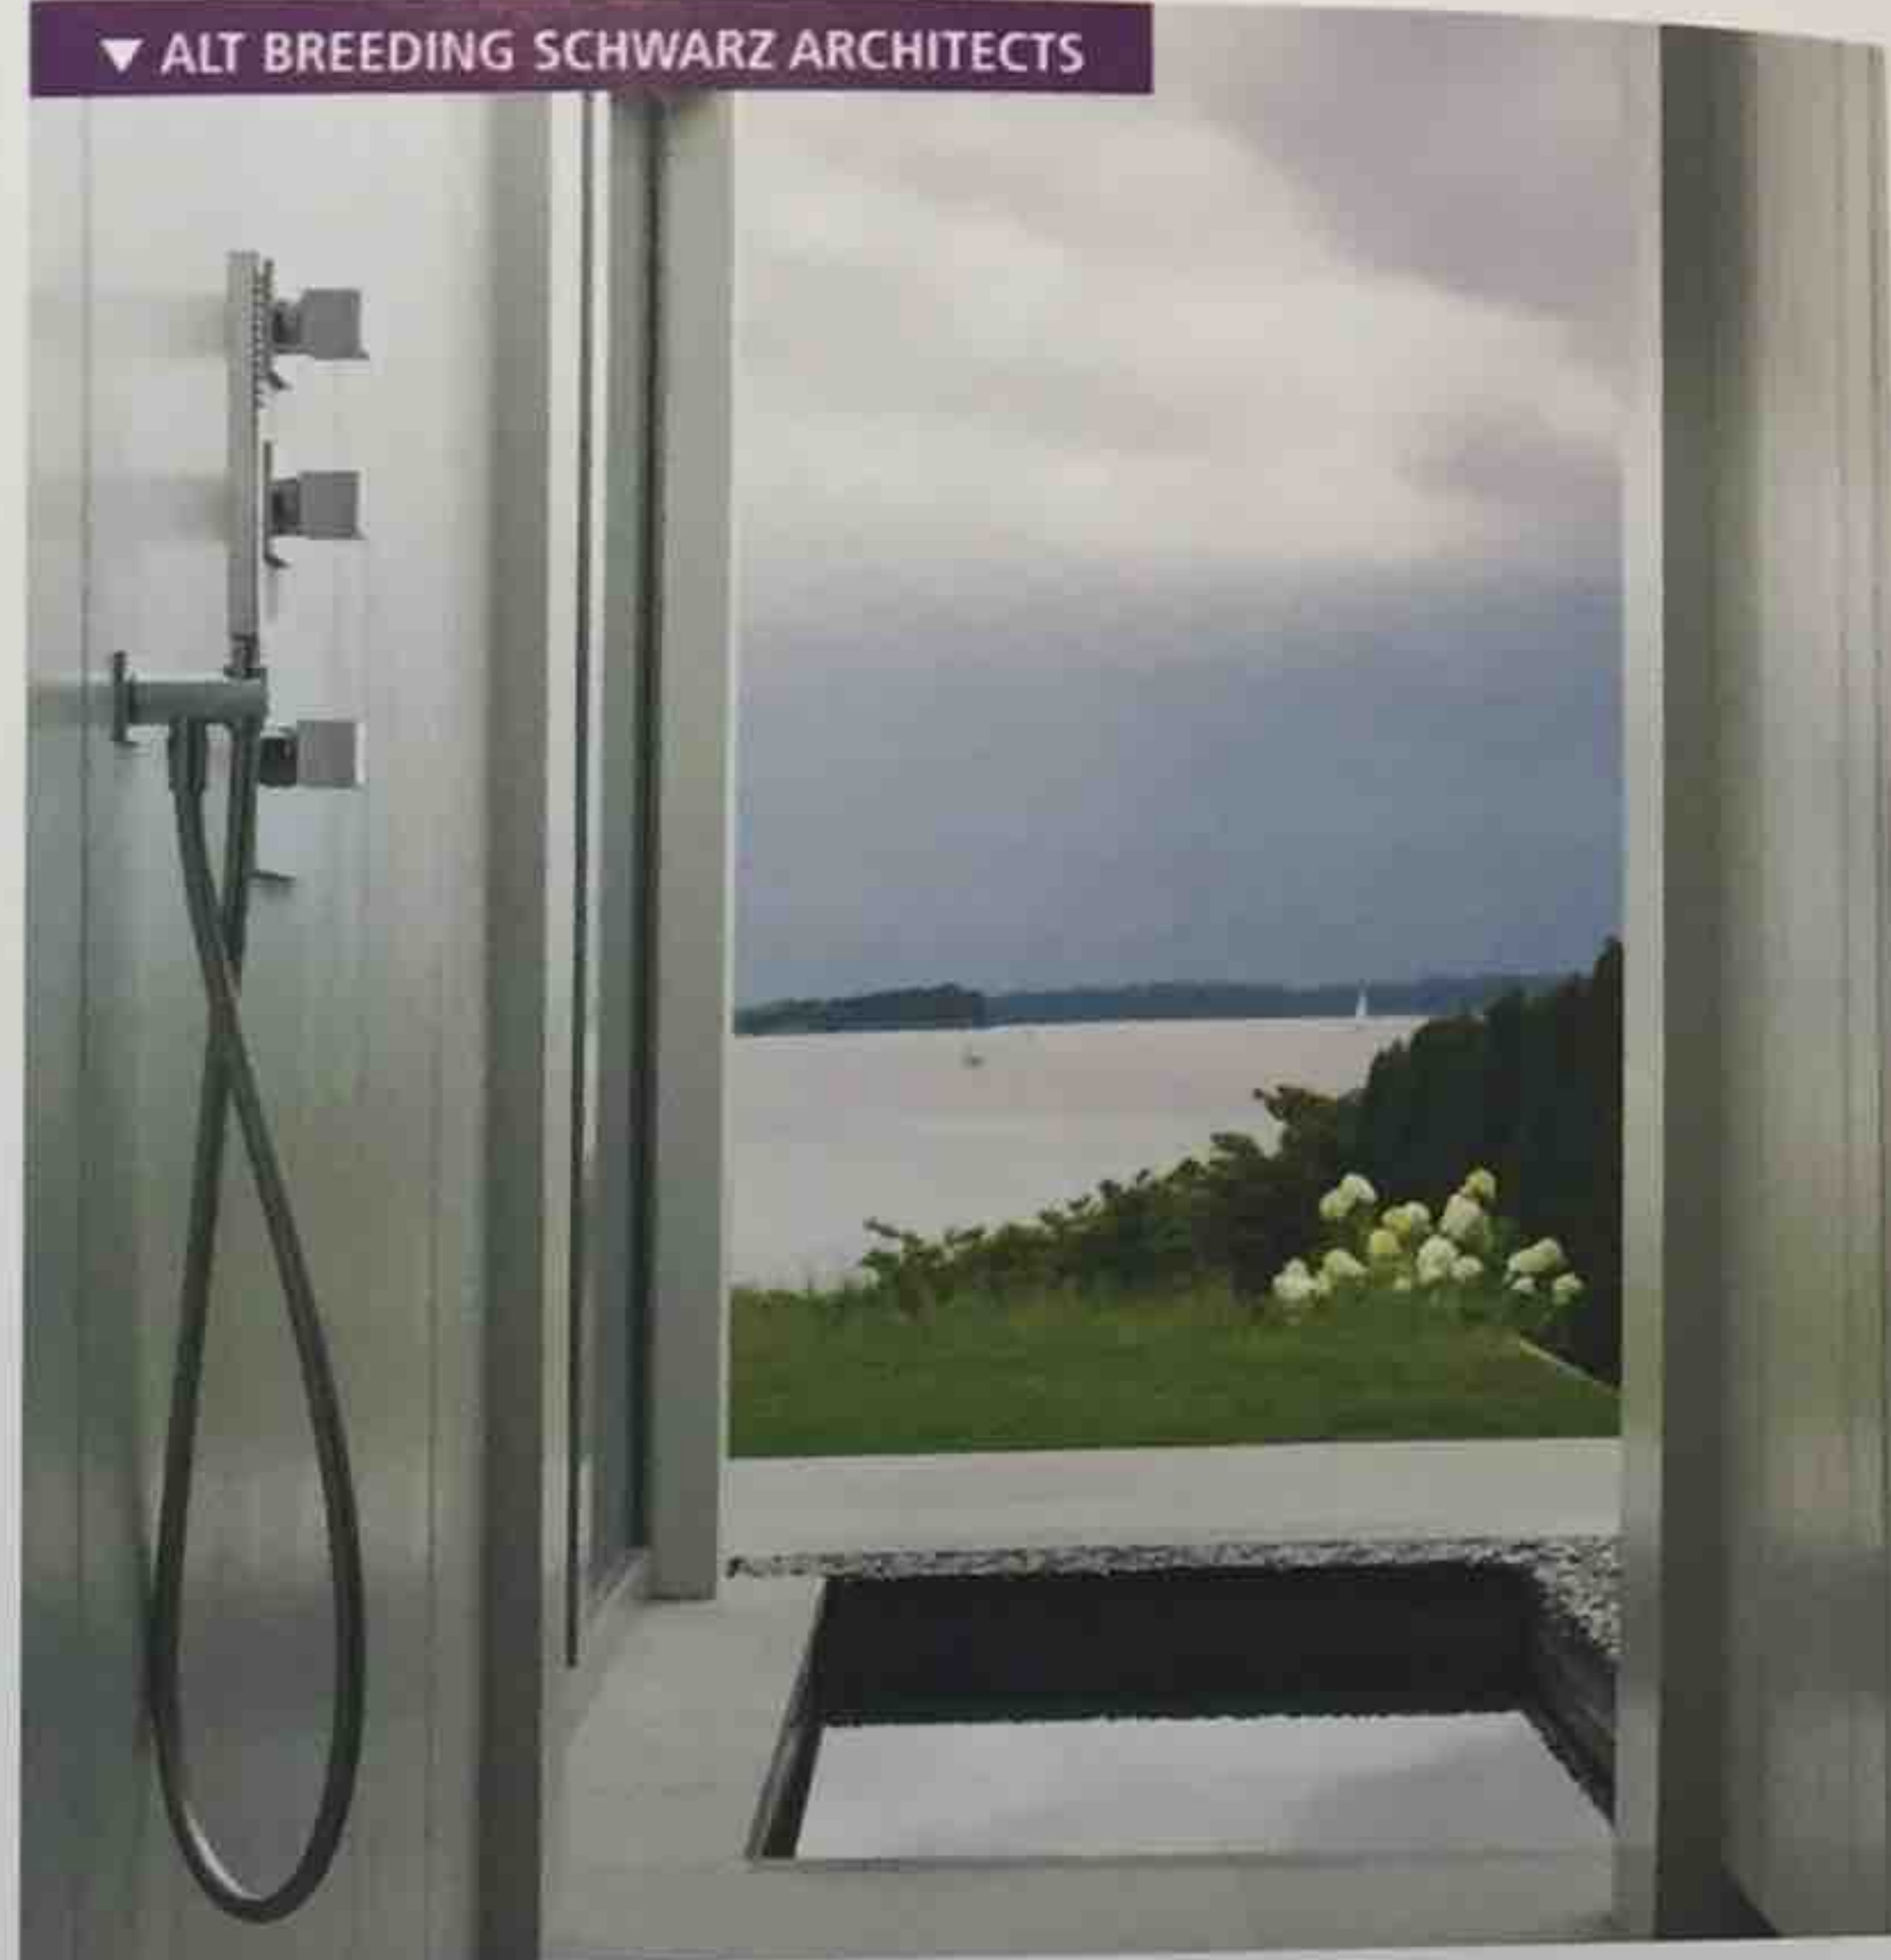

Porcelanosa

240-290-1120 | porcelanosa-usa.com

▲ PORCELANOSA

▼ ALT BREEDING SCHWARZ ARCHITECTS

SUMMER SHOWER

Shower steps into a hot-tub with views of the garden and water • State-of-the-art functionality with minimalist elegance • Complements and celebrates the clean, transparent geometry of the architecture