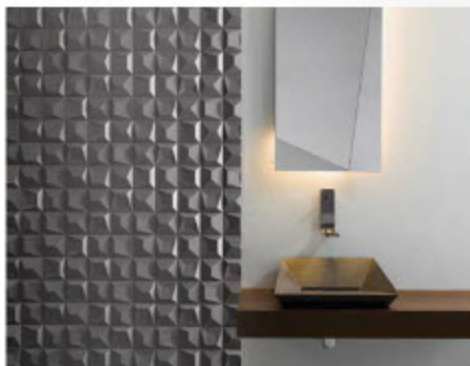

Spotlight O.C.

PORCELANOSA

Porcelanosa—the luxurious manufacturer of tiles, kitchen cabinetry, hardwood, and bathroom fixtures—is a one-stop shop for any project. Visit a Porcelanosa showroom (located in Anaheim and West Hollywood, CA) to meet with design consultants and view their innovative products. 714-772-3183, porcelanosa-usa.com