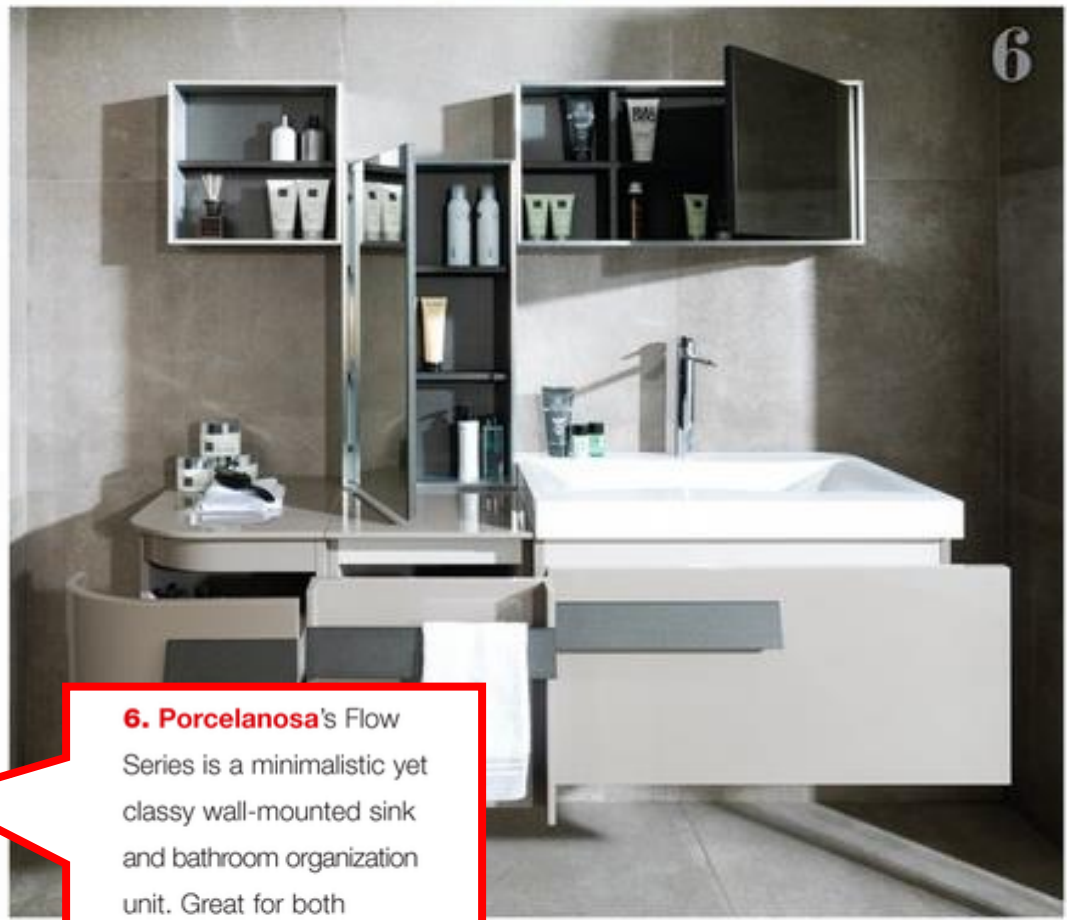

6. Porcelanosa's Flow Series is a minimalistic yet classy wall-mounted sink and bathroom organization unit. Great for both residential and commercial bathroom spaces in need of hideaway storage. Made of Porcelanosa's Krión.